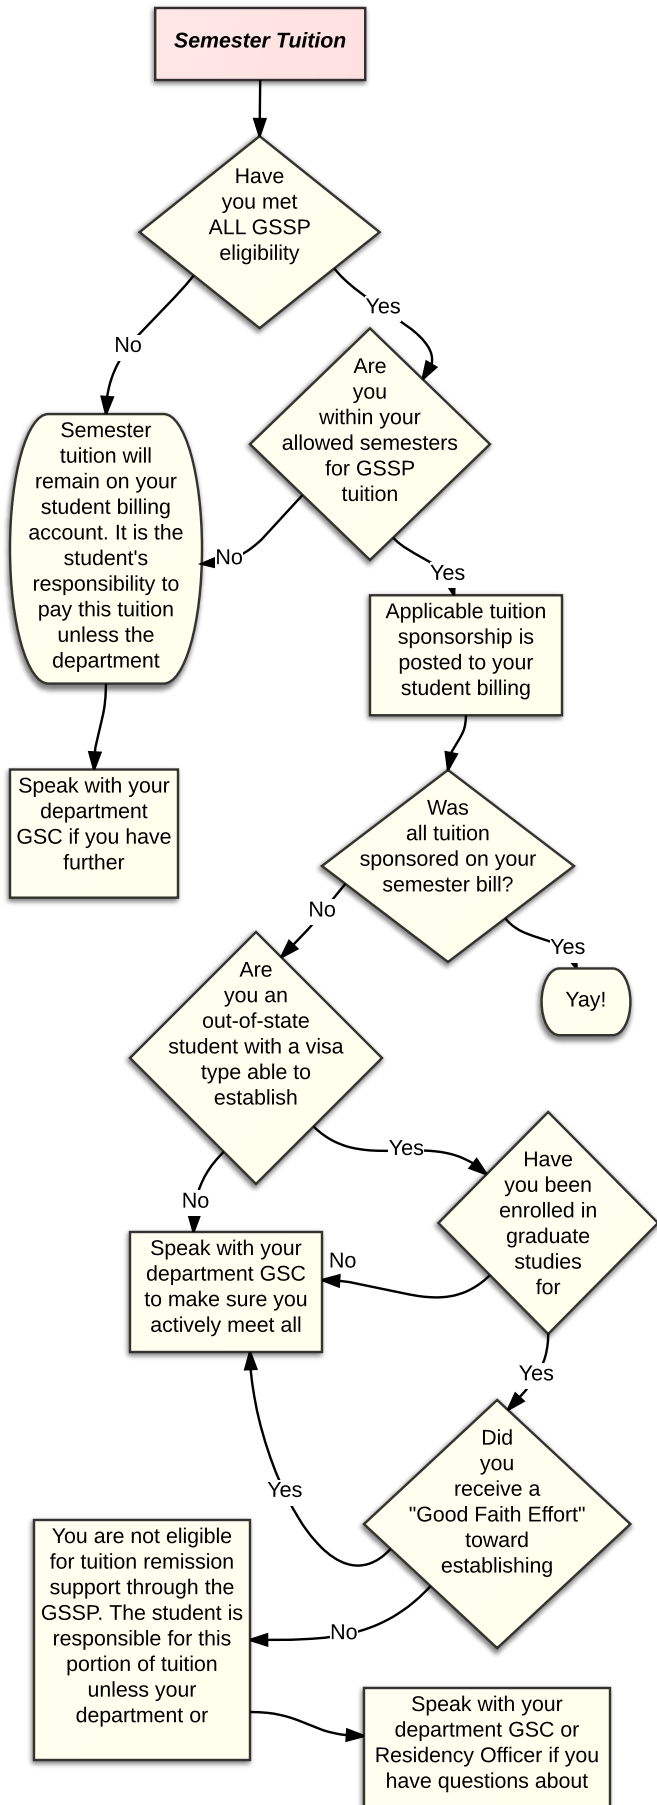

Graduate Student Support Plan Benefits & Sponsorship

Helpful Resources

Graduate Student Support Plan Website: go.ncsu.edu/gssp

Graduate Student Support Plan Requirements At-A-Glance: grad.ncsu.edu/wp-content/uploads/2015/11/gssp-pocket-chart.pdf

Student Blue - NCSU RA-TA Plan Website: www.bcbsnc.com/content/studentblue/ncsu-ta/index.htm