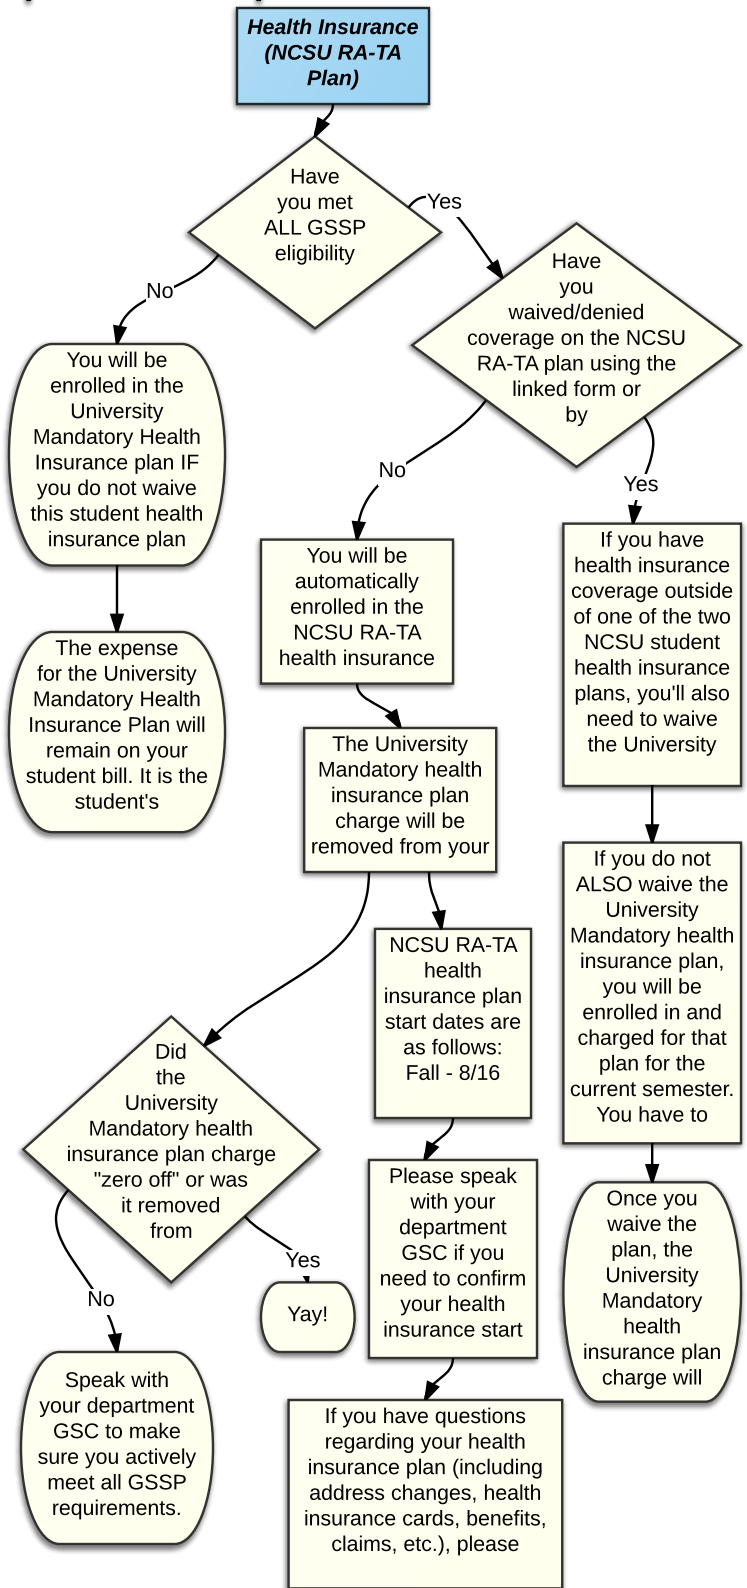

Graduate Student Support Plan Benefits & Sponsorship

Helpful Resources

Graduate Student Support Plan Website: go.ncsu.edu/gssp

Graduate Student Support Plan Requirements At-A-Glance: grad.ncsu.edu/wp-content/uploads/2015/11/gssp-pocket-chart.pdf

Student Blue - NCSU RA-TA Plan Website: www.bcbsnc.com/content/studentblue/ncsu-ta/index.htm