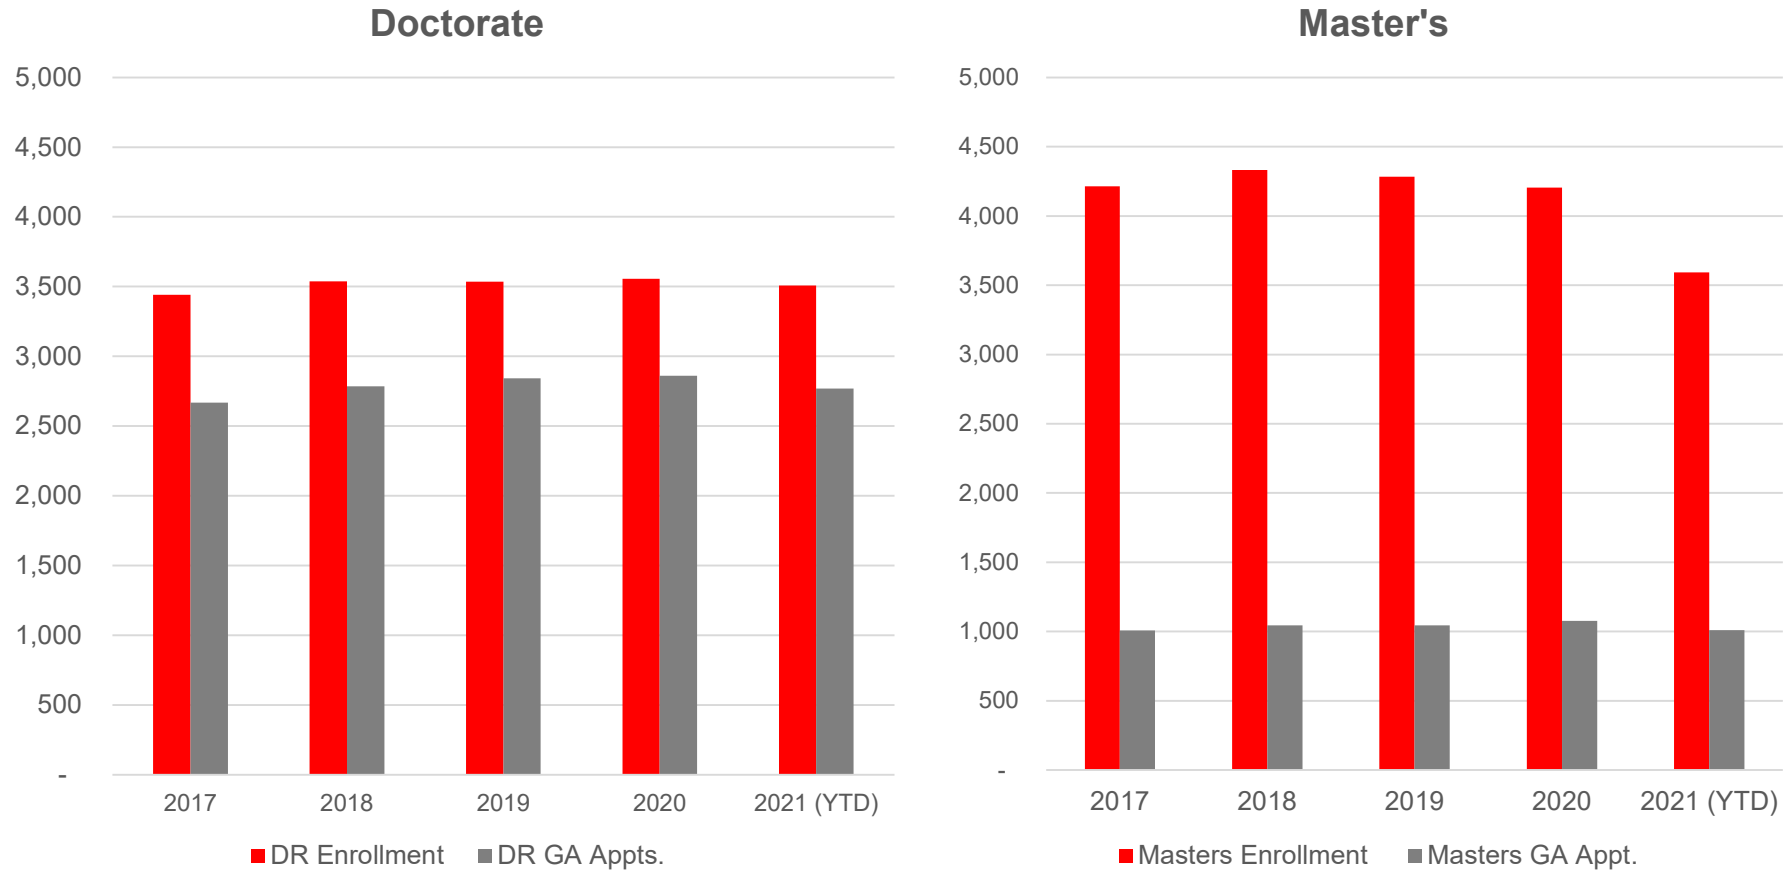

Trend of Graduate Appointments

GA Appointment by Degree

Percentage of On Campus Students Supported on GSSP

GSSP Cost

\$ in Millions